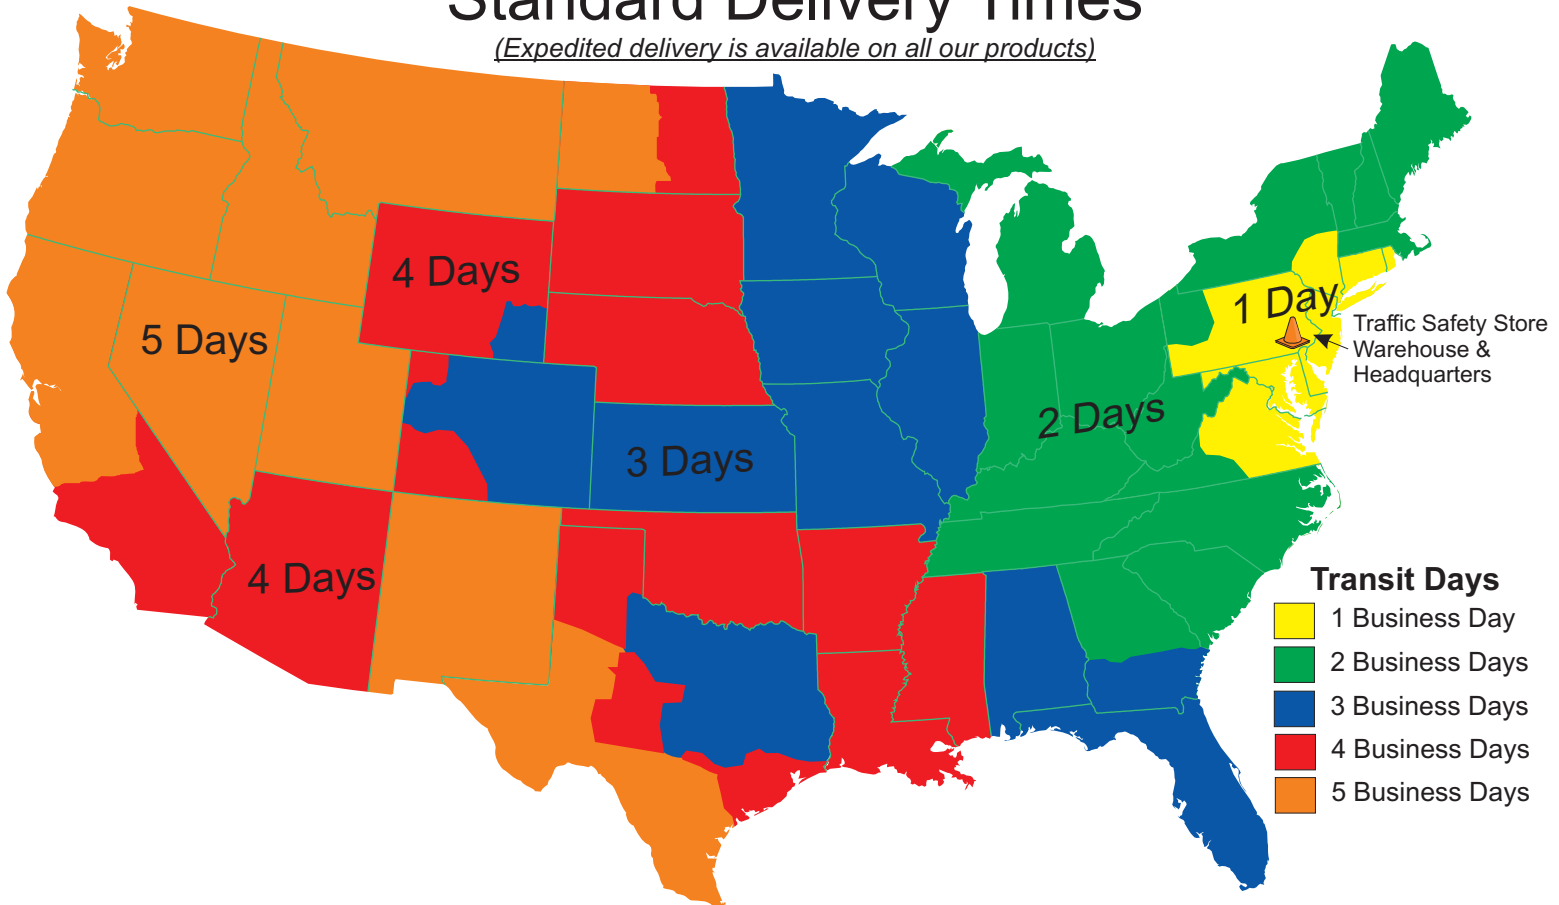

With same day shipping, we're your 'In-Stock' source for all your traffic safety needs

Standard Delivery Times

(Expedited delivery is available on all our products)

Constant innovation and contribution to the traffic safety industry

Understanding client needs - The Traffic Safety Store is staffed by courteous professionals who understand the importance of listening to the customer in order to better satisfy their unique needs. Furthermore, all phone calls are answered quickly by people with the experience and product knowledge to address your needs.

Same day shipping - The Traffic Safety Store has been a leader since 2002 in the manufacturing and distribution of safety products worldwide. With our 18,000 square foot distribution center in suburban Philadelphia, plus manufacturing facilities in Ohio, Minnesota and California, more than 90 percent of our products ship the day your order is received.